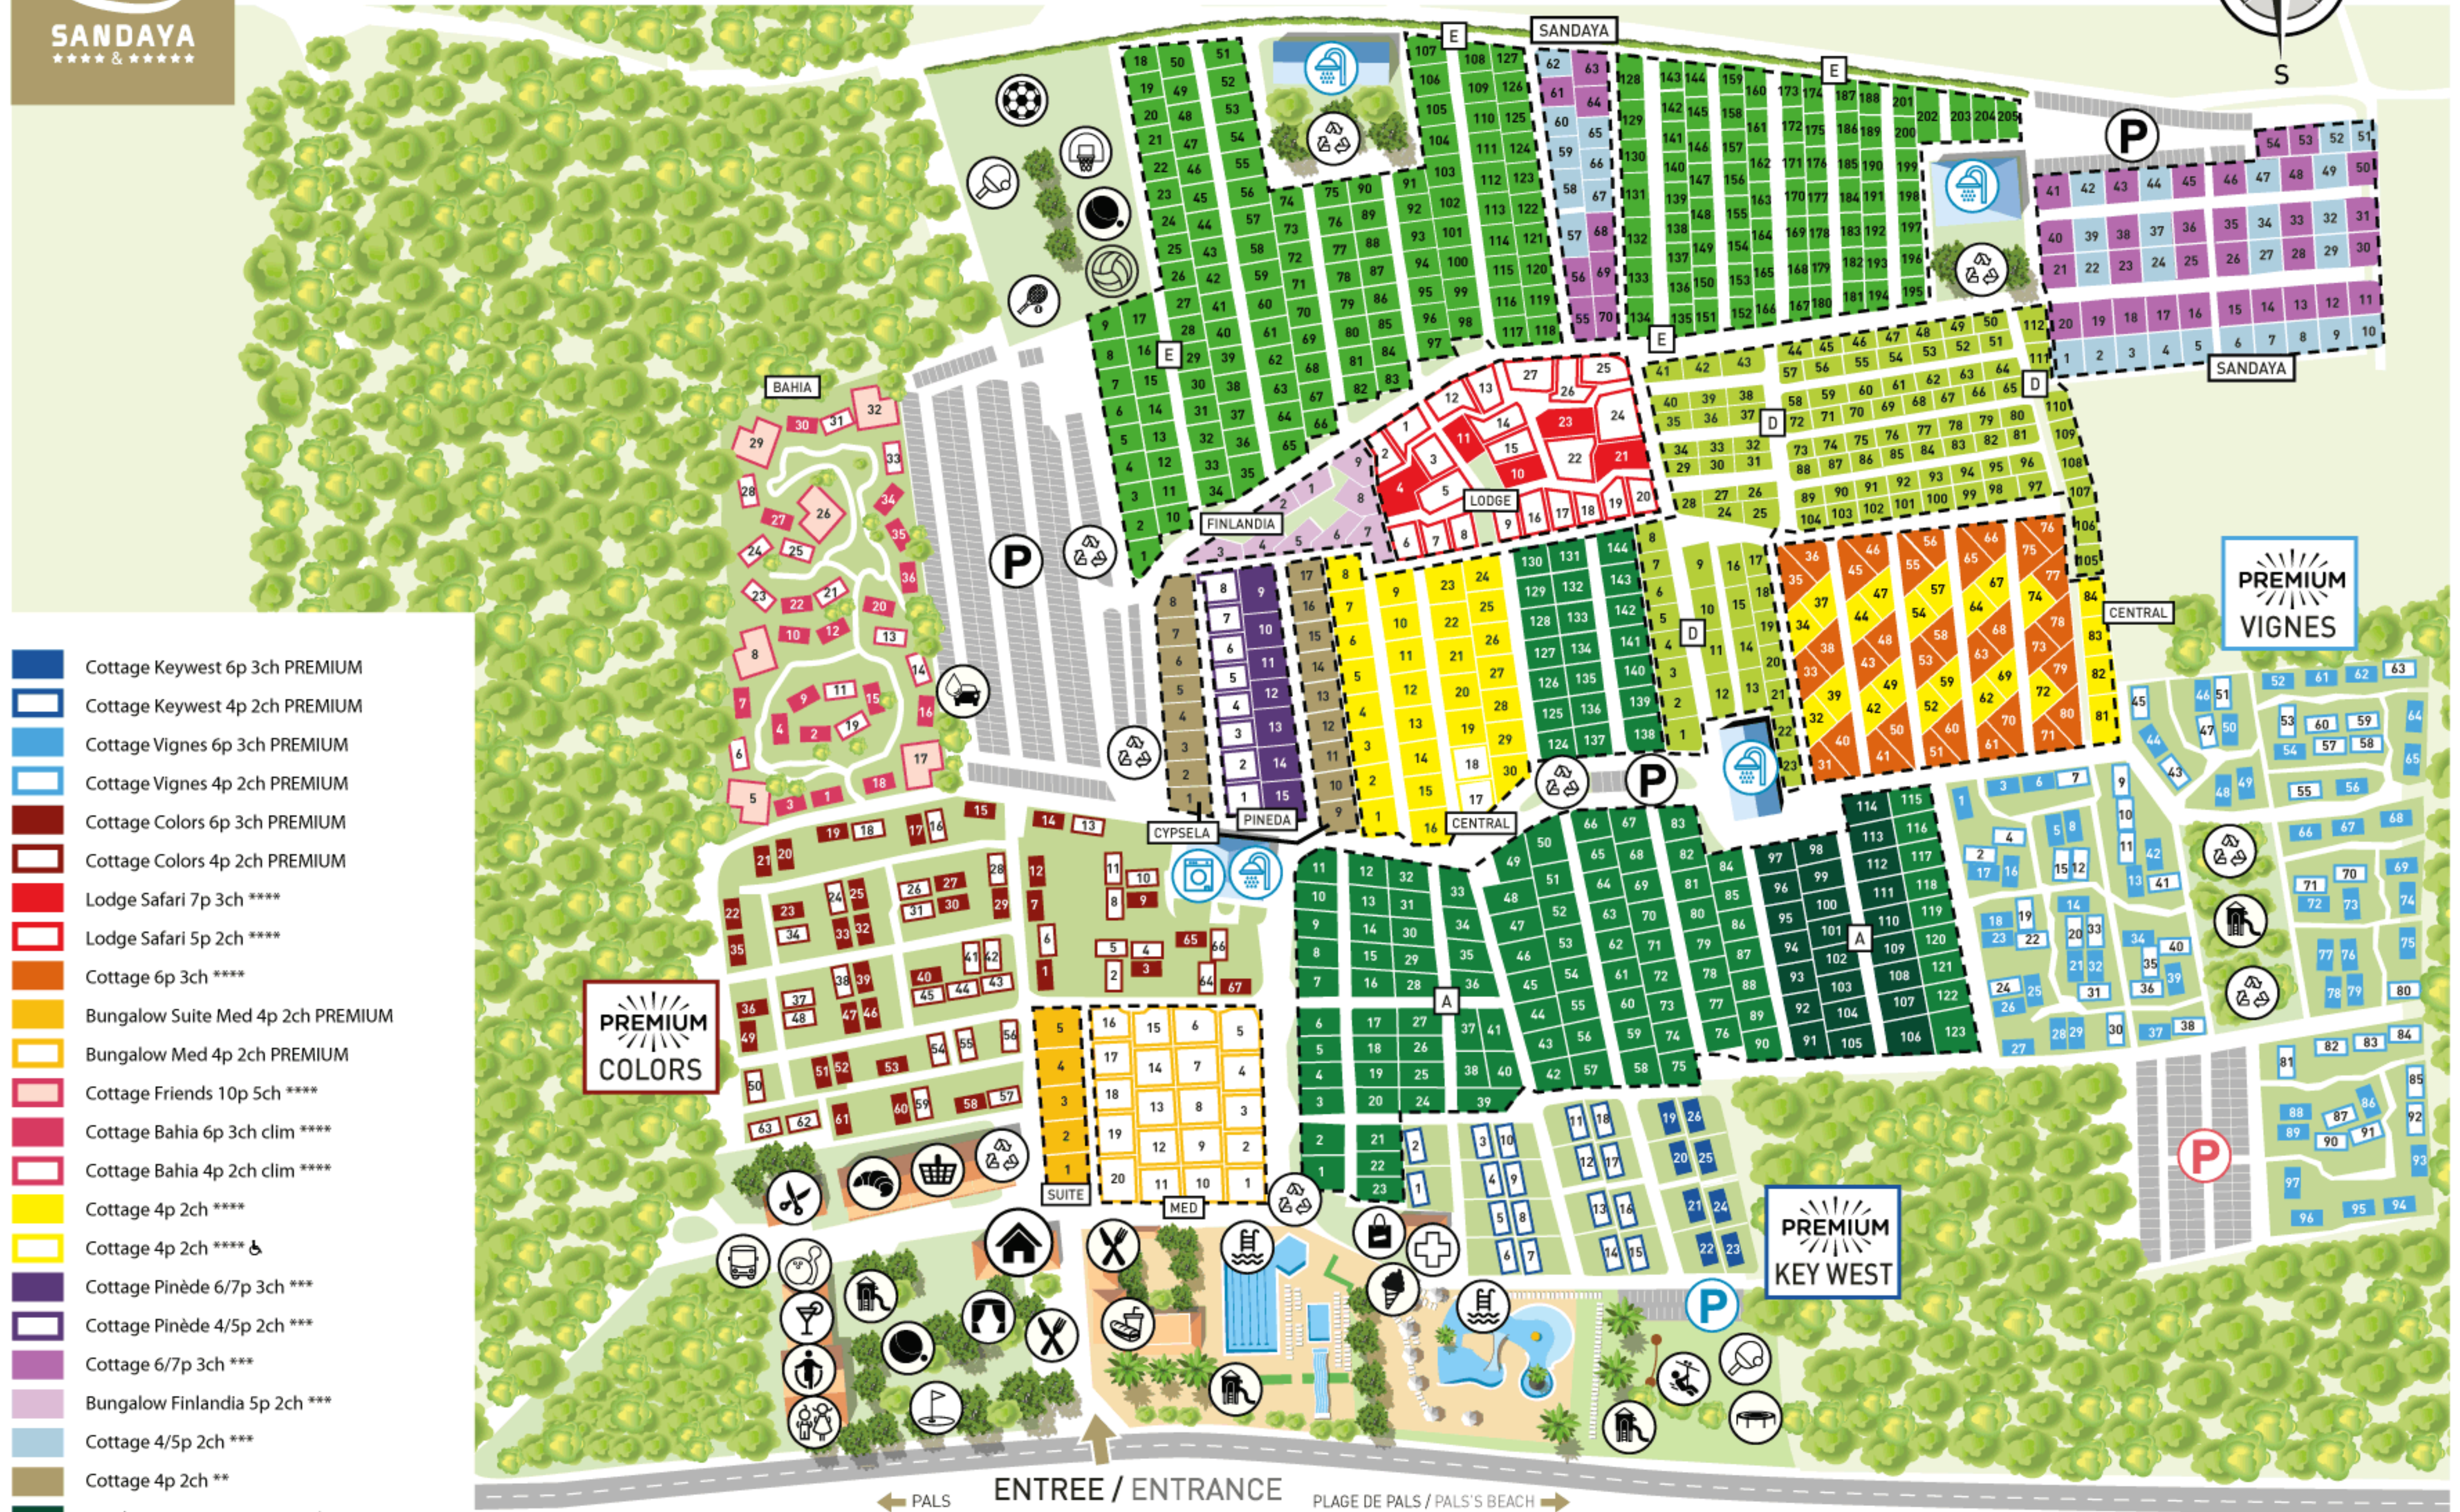

CYPSELA RESORT ★★★★★

- Cottage Keywest 6p 3ch PREMIUM
- Cottage Keywest 4p 2ch PREMIUM
- Cottage Vignes 6p 3ch PREMIUM
- Cottage Vignes 4p 2ch PREMIUM
- Cottage Colors 6p 3ch PREMIUM
- Cottage Colors 4p 2ch PREMIUM
- Lodge Safari 7p 3ch ****
- Lodge Safari 5p 2ch ****
- Cottage 6p 3ch ****
- Bungalow Suite Med 4p 2ch PREMIUM
- Bungalow Med 4p 2ch PREMIUM
- Cottage Friends 10p 5ch ****
- Cottage Bahia 6p 3ch clim ****
- Cottage Bahia 4p 2ch clim ****
- Cottage 4p 2ch ****
- Cottage 4p 2ch **** ♿
- Cottage Pinède 6/7p 3ch ***
- Cottage Pinède 4/5p 2ch ***
- Cottage 6/7p 3ch ***
- Bungalow Finlandia 5p 2ch ****
- Cottage 4/5p 2ch ***
- Cottage 4p 2ch **
- Emplacement sanitaires privés PREMIUM
- Emplacement ****
- Emplacement ***
- Emplacement **

- | | | | | | | |
|------------------------------------|------------------------------|-------------------------------|---------------------------|--|--------------------------|-------------------------|
| Accueil / Reception | Boulangerie / Bakery | Glacier / Ice kiosk | Pétanque / "Boules" games | Salon de coiffure / Hairdressing salon | Tri sélectif / Recycling | Sanitaires / Sanitaries |
| Aire de jeux / Children playground | Bowling | Gymnase / Gymnasium | Padel | Scène d'animation / Stage | Tyrolienne / Yodel | Laverie / Laundry |
| Air-trampoline / Air trampoline | Bus plage / Bus beach | Infirmerie / Medical center | Ping-pong / Table tennis | Snack-bar | Volley-ball | Parking |
| Basket-ball | Clubs enfants / Kids club | Lavage de voitures / Car wash | Pub Bowling | Supérette / Minimarket | VIGNES | KEY WEST |
| Boutique / Shop | Espace aquatique / Waterpark | Minigolf / Mini golf | Restaurant | Terrain de Football / Soccer pitch | | |

← PALS ENTREE / ENTRANCE PLAGES DE PALS / PALS'S BEACH →