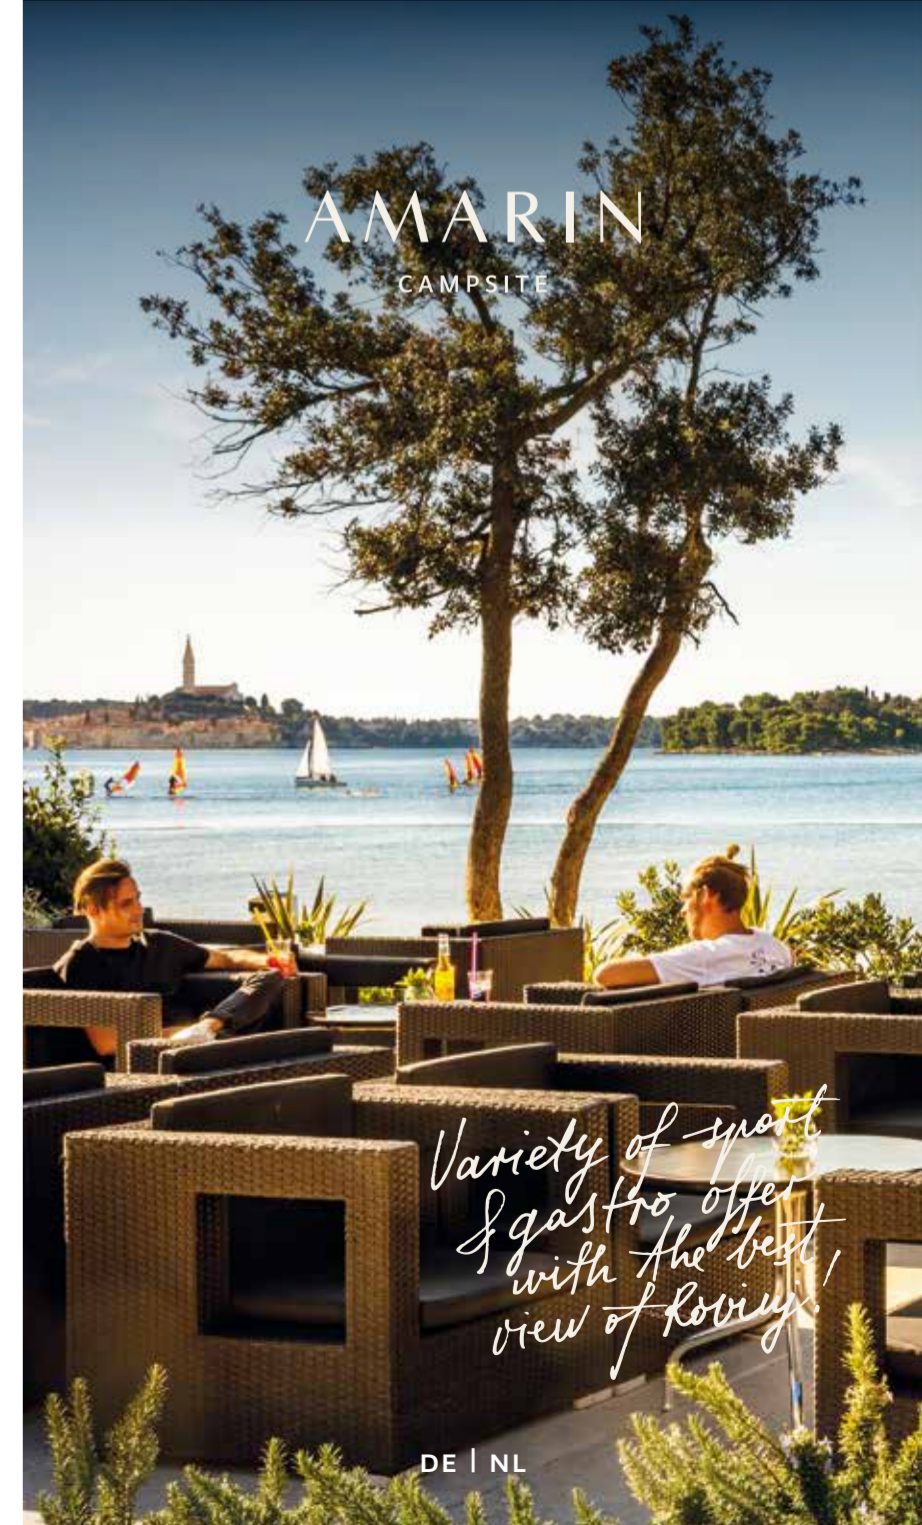

AMARIN

CAMPSITE

Variety of sport & gastro offer with the best view of Rovinj!